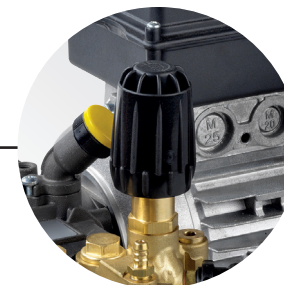

LAVOR

SIMPLY STRONGER

LAVOR NEWS

PROFESSIONAL LINE

LITE

Cold water high pressure cleaner

Idropulitrice ad acqua fredda

150
bar max

600
l/h max

2900
W

LAVOR

Ergonomic handle

Pratica maniglia

LITE

Electrical pump with three axial pistons and all-metal construction without any plastic used for the structural components

Elettropompa a tre pistoni assiali e costruzione interamente in metallo, senza materiale plastico nei componenti strutturali

Ergonomic handle

Pratica maniglia

LITE PRO

Pump with 3 integral ceramic pistons. Oil sight glass. Brass pump heads

Pompa con 3 pistoni in ceramica integrale. Visore livello olio. Testate in ottone

Glycerine pressure gauge

Manometro in bagno di glicerina

Pressure regulating knob with anti-tampering device

Manopola regolazione pressione con dispositivo anti-manomissione

GENERAL FEATURES

- Easy to transport thanks to a practical top grip and anti-vibration supports
- Induction 2-pole motor (2800 rpm) on LITE 1510 model
- 4-pole motor (1400 rpm) on LITE 1510 PRO model
- Built-in professional unloader valve with ejector
- EASY START device
- Total Stop system
- Rotary switch
- Motor thermal protection