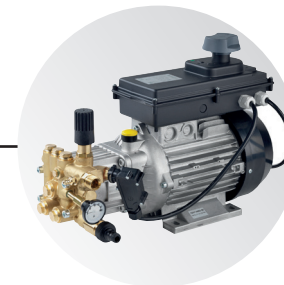

LAVOR

SIMPLY STRONGER

LAVOR NEWS

PROFESSIONAL LINE

LITE

Cold water high pressure cleaner

Idropulitrice ad acqua fredda

150
bar max

600
l/h max

2900
W

LAVOR

Ergonomic handle

Pratica maniglia

LITE

Electrical pump with three axial pistons and all-metal construction without any plastic used for the structural components

Elettropompa a tre pistoni assiali e costruzione interamente in metallo, senza materiale plastico nei componenti strutturali

Ergonomic handle

Pratica maniglia

LITE PRO

Pump with 3 integral ceramic pistons. Oil sight glass. Brass pump heads

Pompa con 3 pistoni in ceramica integrale. Visore livello olio. Testate in ottone

Glycerine pressure gauge

Manometro in bagno di glicerina

Pressure regulating knob with anti-tampering device

Manopola regolazione pressione con dispositivo anti-manomissione

GENERAL FEATURES

- Easy to transport thanks to a practical top grip and anti-vibration supports
- Induction 2-pole motor (2800 rpm) on LITE 1510 model
- 4-pole motor (1400 rpm) on LITE 1510 PRO model
- Built-in professional unloader valve with ejector
- EASY START device
- Total Stop system
- Rotary switch
- Motor thermal protection