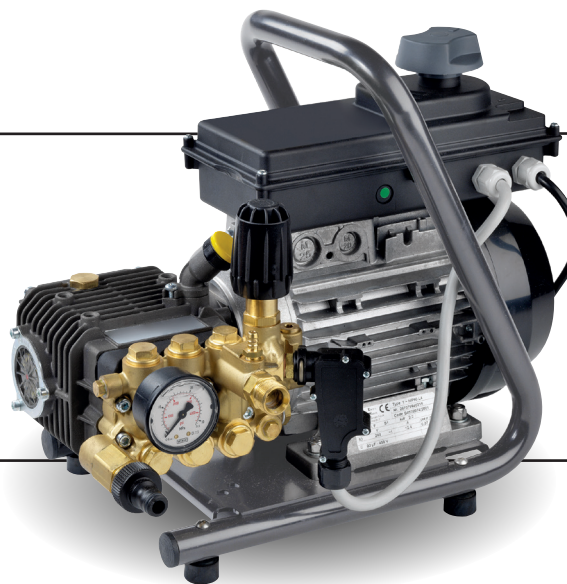

LAVOR

SIMPLY STRONGER

LAVOR NEWS

PROFESSIONAL LINE

LITE

Cold water high pressure cleaner

Idropulitrice ad acqua fredda

150
bar max

600
l/h max

2900
W

LAVOR

Ergonomic handle

Pratica maniglia

LITE

Electrical pump with three axial pistons and all-metal construction without any plastic used for the structural components

Elettropompa a tre pistoni assiali e costruzione interamente in metallo, senza materiale plastico nei componenti strutturali

Ergonomic handle

Pratica maniglia

LITE PRO

Pump with 3 integral ceramic pistons. Oil sight glass. Brass pump heads

Pompa con 3 pistoni in ceramica integrale. Visore livello olio. Testate in ottone

Glycerine pressure gauge

Manometro in bagno di glicerina

Pressure regulating knob with anti-tampering device

Manopola regolazione pressione con dispositivo anti-manomissione

GENERAL FEATURES

- Easy to transport thanks to a practical top grip and anti-vibration supports
- Induction 2-pole motor (2800 rpm) on LITE 1510 model
- 4-pole motor (1400 rpm) on LITE 1510 PRO model
- Built-in professional unloader valve with ejector
- EASY START device
- Total Stop system
- Rotary switch
- Motor thermal protection