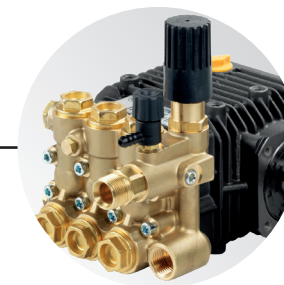

LAVOR

SIMPLY STRONGER

LAVOR NEWS

PROFESSIONAL LINE

LITE

Cold water high pressure cleaner

Idropulitrice ad acqua fredda

150
bar max

600
l/h max

2900
W

LAVOR

Ergonomic handle

Pratica maniglia

LITE

Electrical pump with three axial pistons and all-metal construction without any plastic used for the structural components

Elettropompa a tre pistoni assiali e costruzione interamente in metallo, senza materiale plastico nei componenti strutturali

Ergonomic handle

Pratica maniglia

LITE PRO

Pump with 3 integral ceramic pistons. Oil sight glass. Brass pump heads

Pompa con 3 pistoni in ceramica integrale. Visore livello olio. Testate in ottone

Glycerine pressure gauge

Manometro in bagno di glicerina

Pressure regulating knob with anti-tampering device

Manopola regolazione pressione con dispositivo anti-manomissione

GENERAL FEATURES

- Easy to transport thanks to a practical top grip and anti-vibration supports
- Induction 2-pole motor (2800 rpm) on LITE 1510 model
- 4-pole motor (1400 rpm) on LITE 1510 PRO model
- Built-in professional unloader valve with ejector
- EASY START device
- Total Stop system
- Rotary switch
- Motor thermal protection